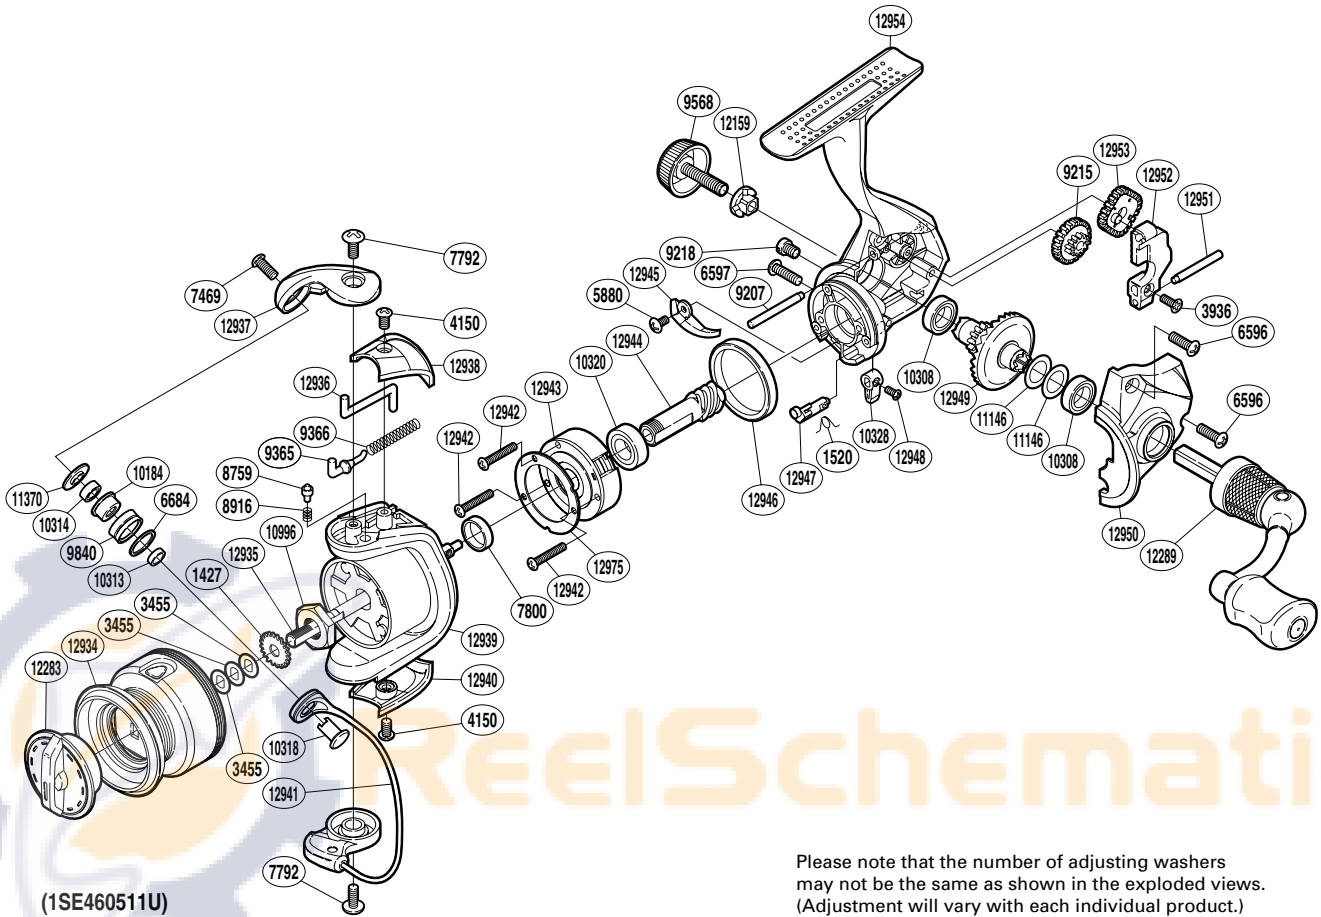

# SHIMANO

## SYMETRE A-RB

## SY-500FJ

Please note that the number of adjusting washers may not be the same as shown in the exploded views. (Adjustment will vary with each individual product.)

Part No.	Description	Part No.	Description	Part No.	Description
RD 1427	Spool Support	RD 9568	Handle Screw Cap	RD12938	Bail Spring Cover
RD 1520	Anti-Reverse Cam Spring	RD 9840	Line Roller	RD12939	Rotor
RD 3455	Spool Washer	RD10184	Line Roller Bushing	RD12940	Bail Hold Support Guard
RD 3936	Screw	RD10308	Ball Bearing	RD12941	Bail Assembly
RD 4150	Screw	RD10313	Bearing Spacer	RD12942	Screw
RD 5880	Screw	RD10314	Ball Bearing	RD12943	Roller Clutch Assembly
RD 6596	Screw	RD10318	Line Roller Support	RD12944	Pinion Gear
RD 6597	Screw	RD10320	Ball Bearing	RD12945	Bail Trip Strike
RD 6684	Line Roller Spacer	RD10328	Anti-Reverse Lever	RD12946	Friction Ring
RD 7469	Screw	RD10996	Rotor Nut	RD12947	Anti-Reverse Cam
RD 7792	Screw	RD11146	Washer	RD12948	Screw
RD 7800	Rotor Ring	RD11370	Line Roller Washer	RD12949	Drive Gear
RD 8759	Click Pin	RD12159	Handle Screw Lock Washer	RD12950	Side Cover
RD 8916	Click Spring	RD12289	Handle Assembly	RD12951	Oscillating Guide B
RD 9207	Oscillating Guide A	RD12934	Spool Assembly	RD12952	Oscillating Slider
RD 9215	Idle Gear	RD12935	Main Shaft	RD12953	Oscillating Gear
RD 9218	Oil Cap	RD12936	Bail Trip Lever	RD12954	Body
RD 9365	Bail Spring Guide	RD12937	Bail Arm		
RD 9366	Bail Spring				